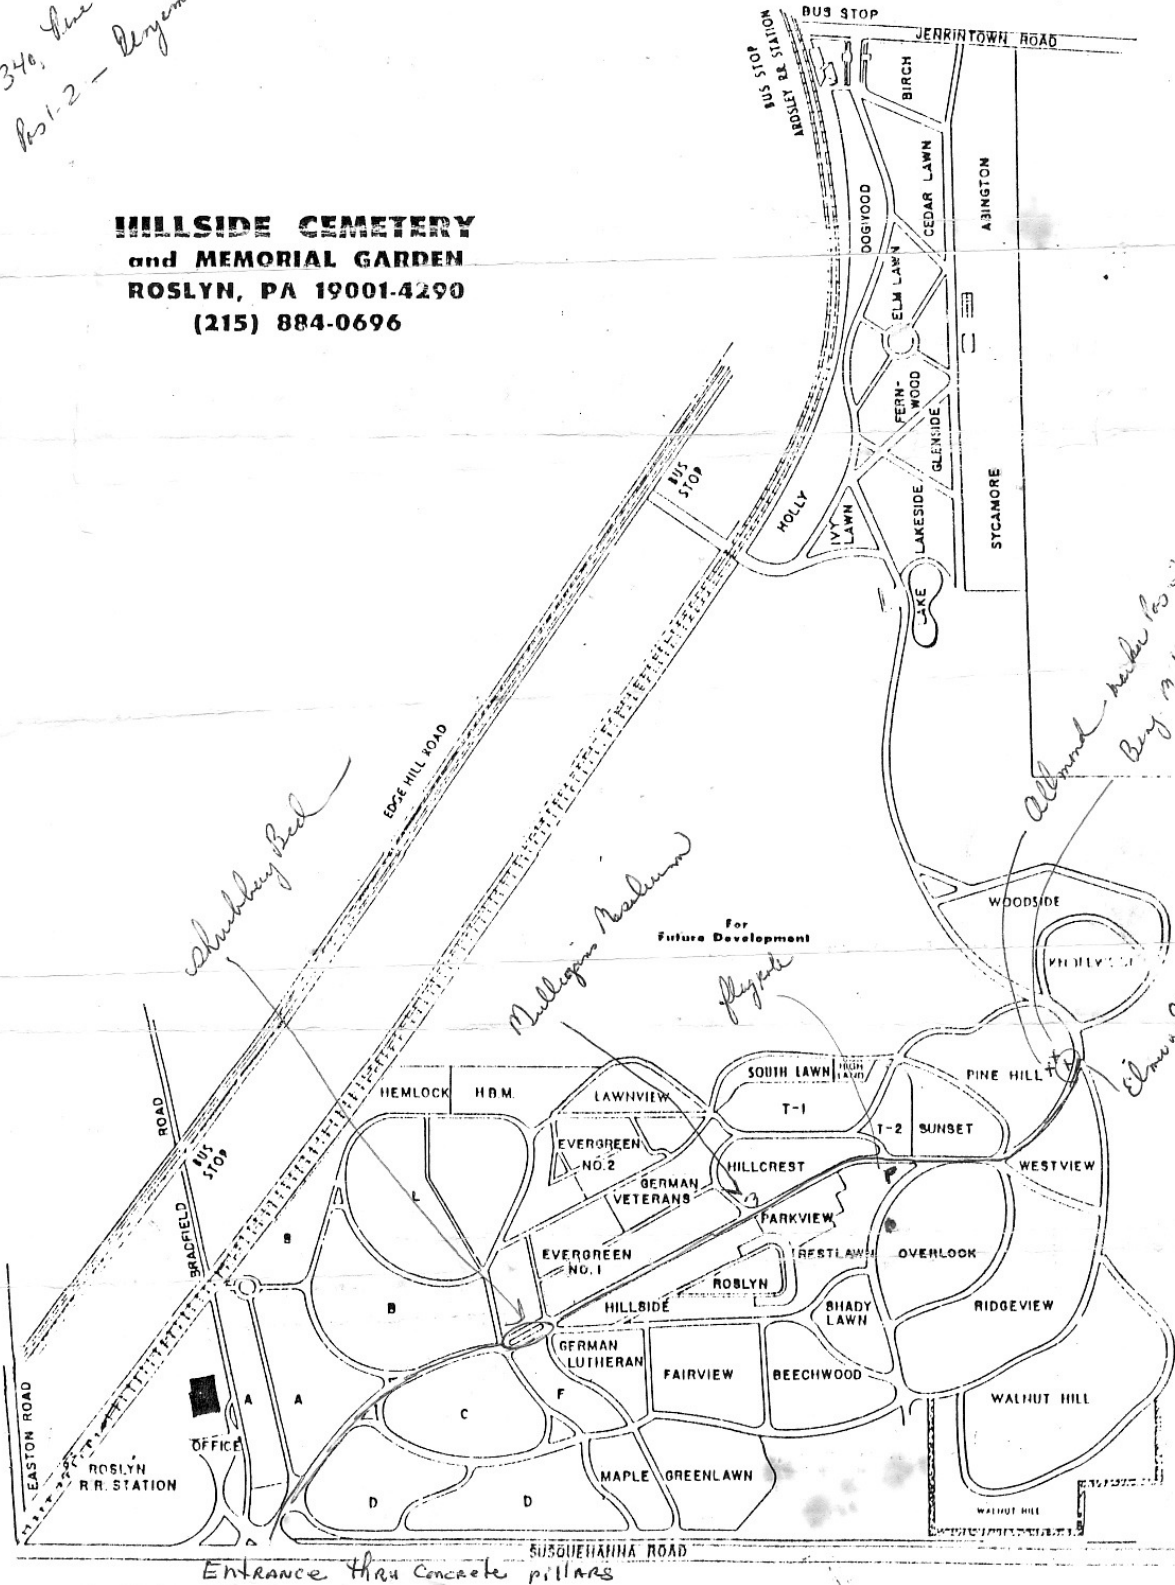

Cemetery Information

Map of Hillside Cemetery, Roslyn, PA [A00740]

*Lot 340, Pine Hill Sec
Post-2 - Deyemen McVicker*

No Tree Pl

**HILLSIDE CEMETERY
and MEMORIAL GARDEN
ROSLYN, PA 19001-4290
(215) 884-0696**